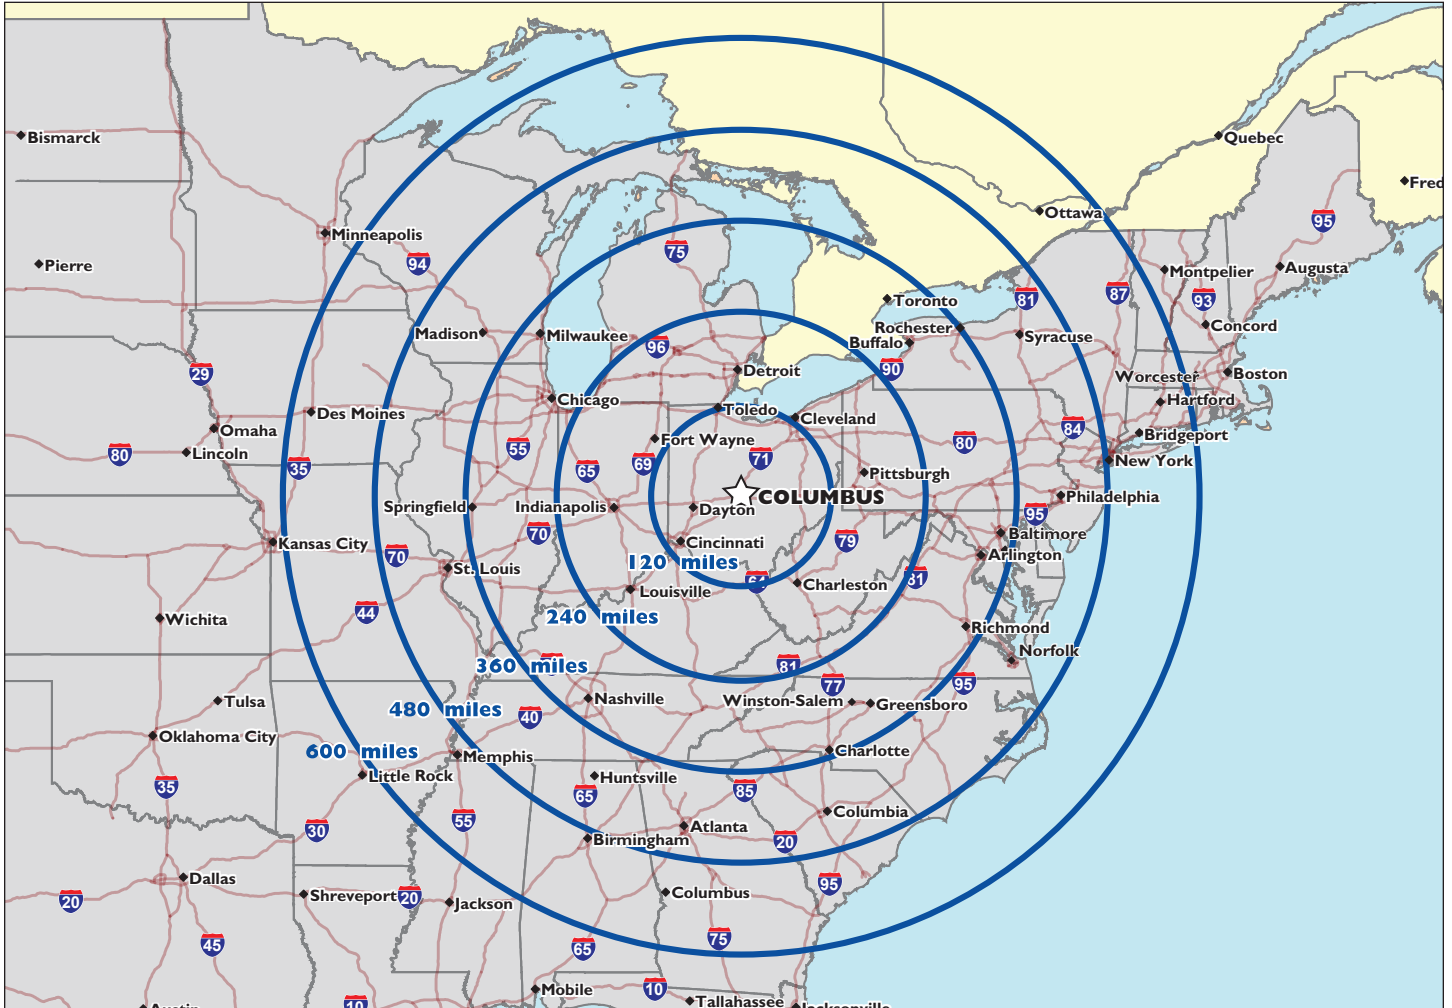

# NATIONAL OVERVIEW MAP

Ring	Population	Percent of U.S. Population
120 Mile	10,252,042	3.36%
240 Mile	33,453,917	10.96%
360 Mile	76,883,637	25.18%
480 Mile	124,060,891	40.63%
600 Mile	154,215,721	50.51%
Entire Country	305,316,813	

Rickenbacker Global Logistics Park is within a one-day truck drive of more than 50 percent of both the U.S. and Canadian populations.

FOR MORE INFORMATION

call 614.932.6000 or visit  
[www.rickenbackerglp.com](http://www.rickenbackerglp.com)