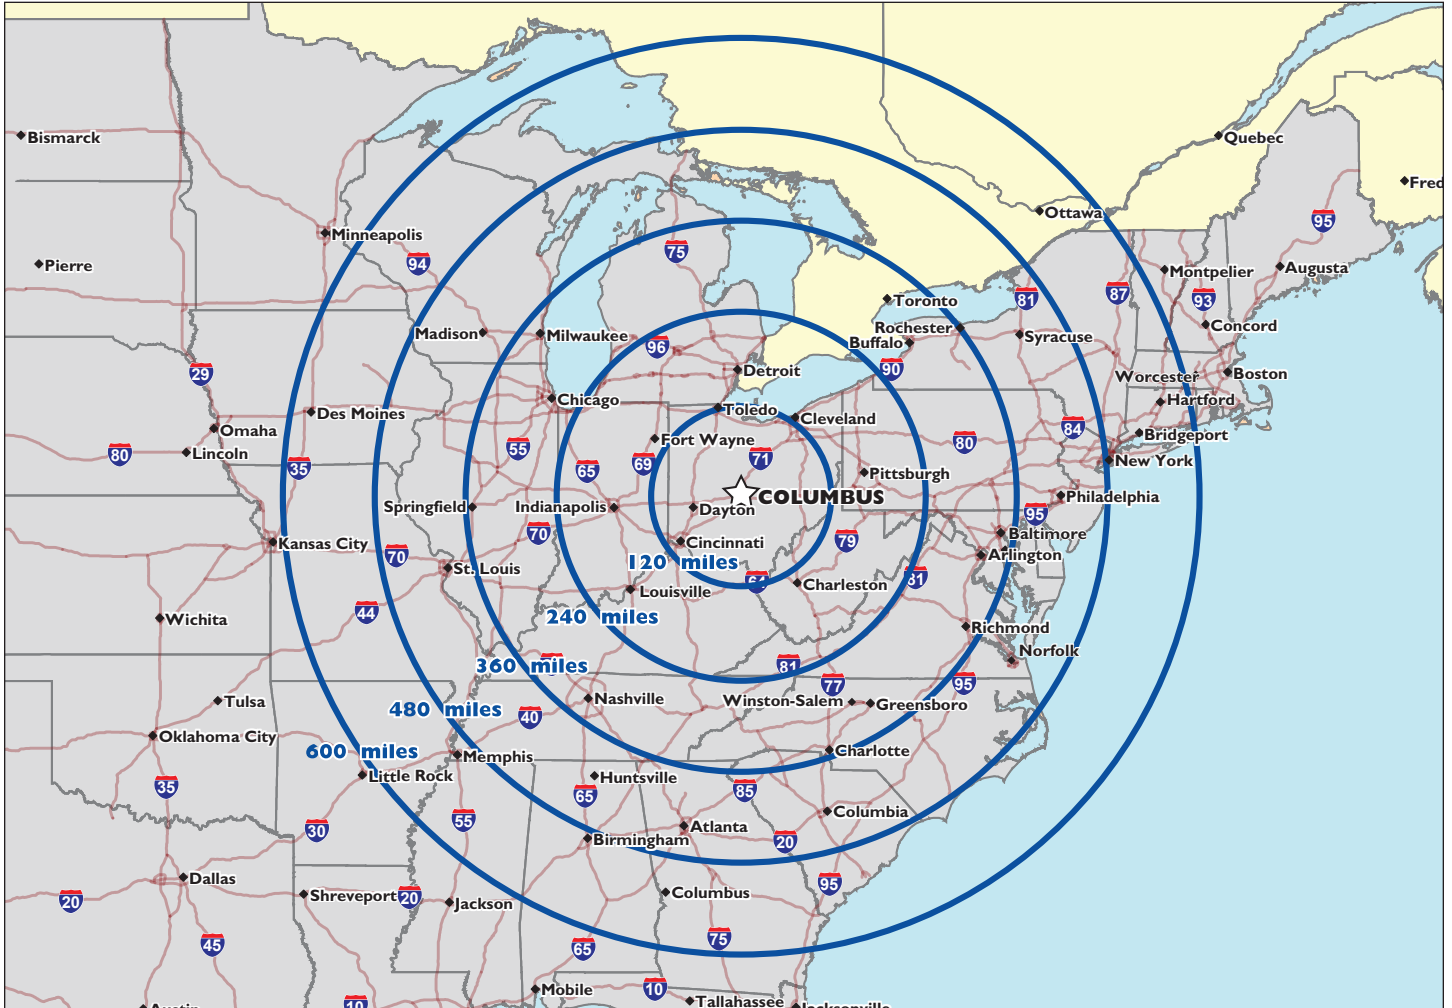

NATIONAL OVERVIEW MAP

Ring	Population	Percent of U.S. Population
120 Mile	10,252,042	3.36%
240 Mile	33,453,917	10.96%
360 Mile	76,883,637	25.18%
480 Mile	124,060,891	40.63%
600 Mile	154,215,721	50.51%
Entire Country	305,316,813	

Rickenbacker Global Logistics Park is within a one-day truck drive of more than 50 percent of both the U.S. and Canadian populations.

FOR MORE INFORMATION

call 614.932.6000 or visit
www.rickenbackerglp.com.