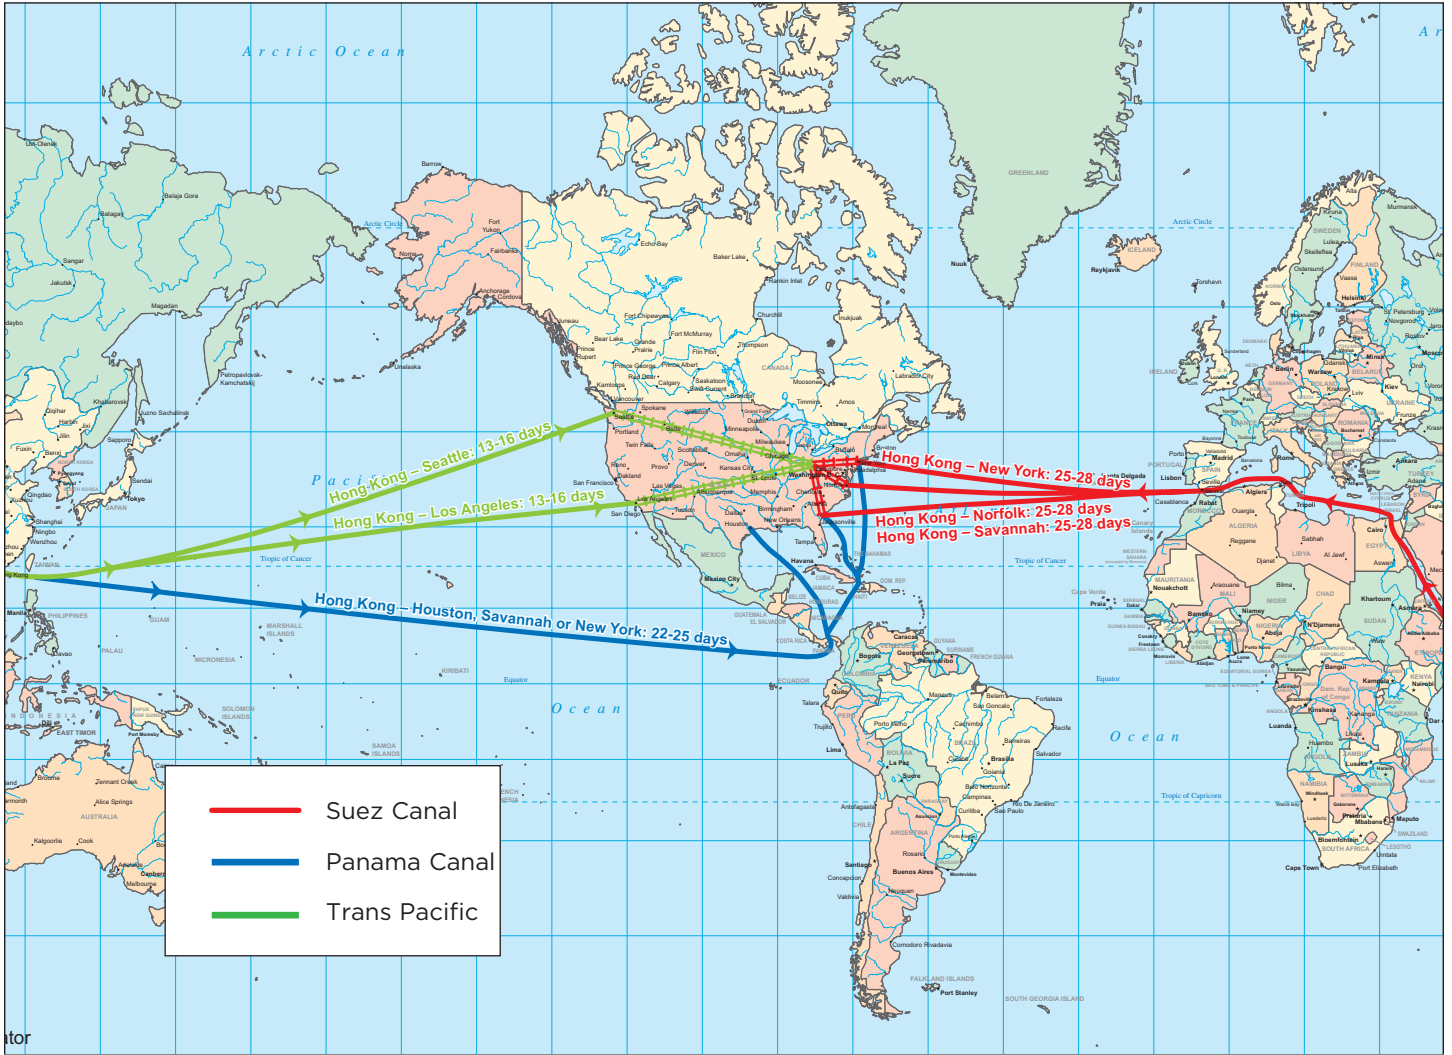

INTERMODAL WORLD MAP

Typical Intermodal Transit Times*:

Seattle - Columbus	4.5 days
Los Angeles - Columbus	4.5 days
New York - Columbus	2 days
Savannah - Columbus	2 days
Norfolk - Columbus	1 day

*Ocean and intermodal transit times are indicative of average service levels offered by ocean and rail carriers.