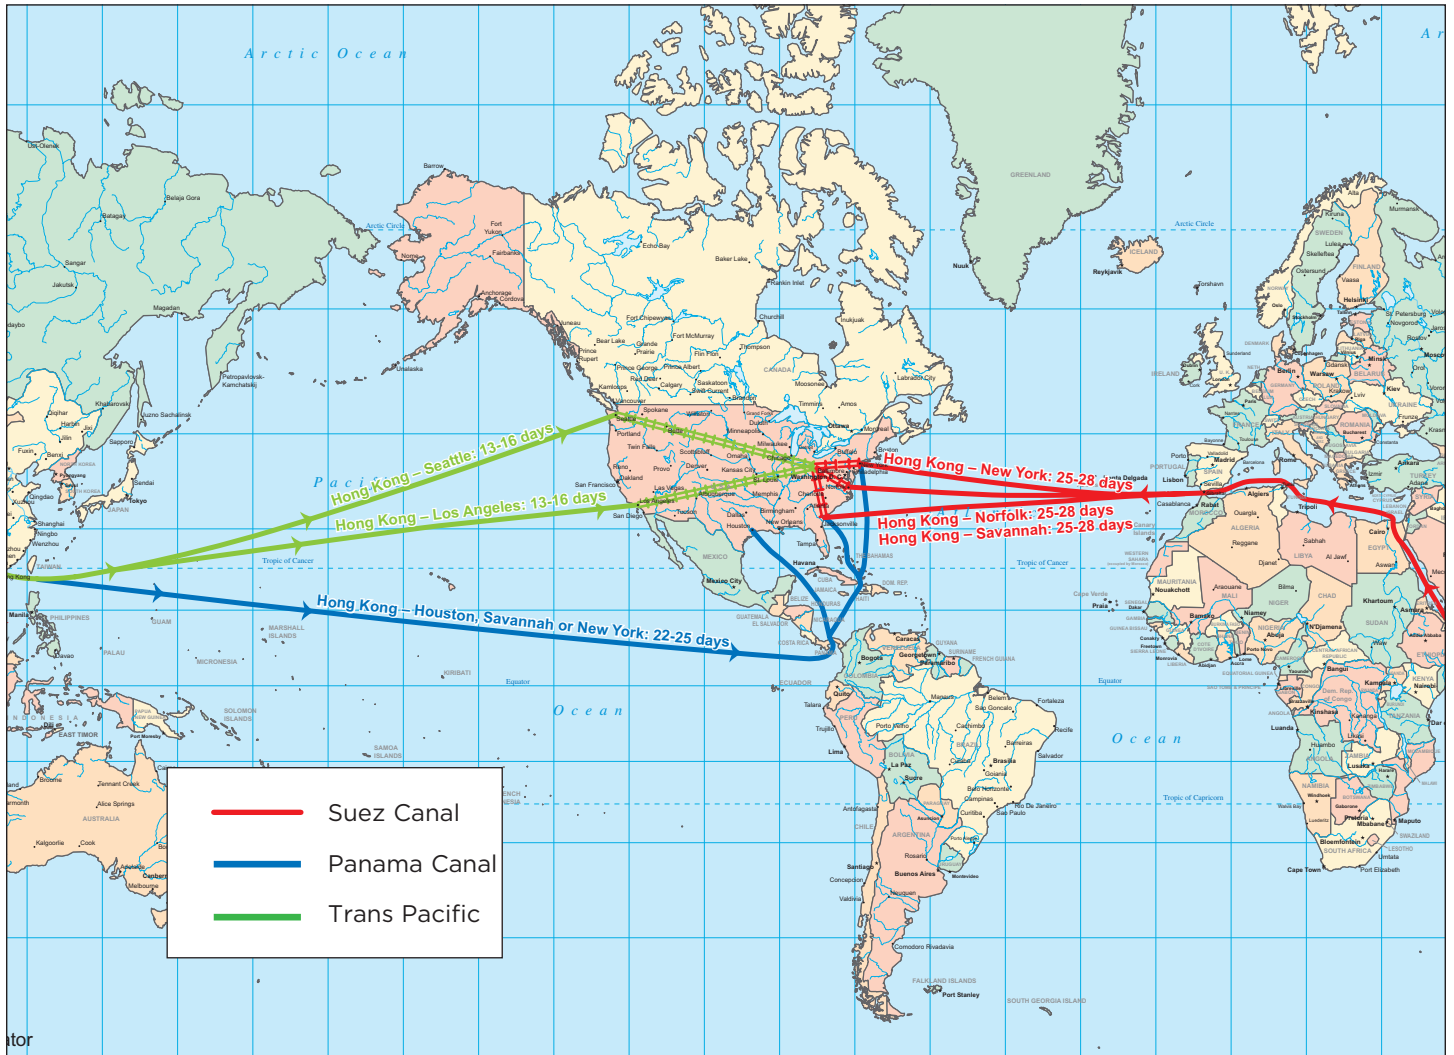

# INTERMODAL WORLD MAP

## Typical Intermodal Transit Times\*:

Seattle - Columbus	4.5 days
Los Angeles - Columbus	4.5 days
New York - Columbus	2 days
Savannah - Columbus	2 days
Norfolk - Columbus	1 day

\*Ocean and intermodal transit times are indicative of average service levels offered by ocean and rail carriers.